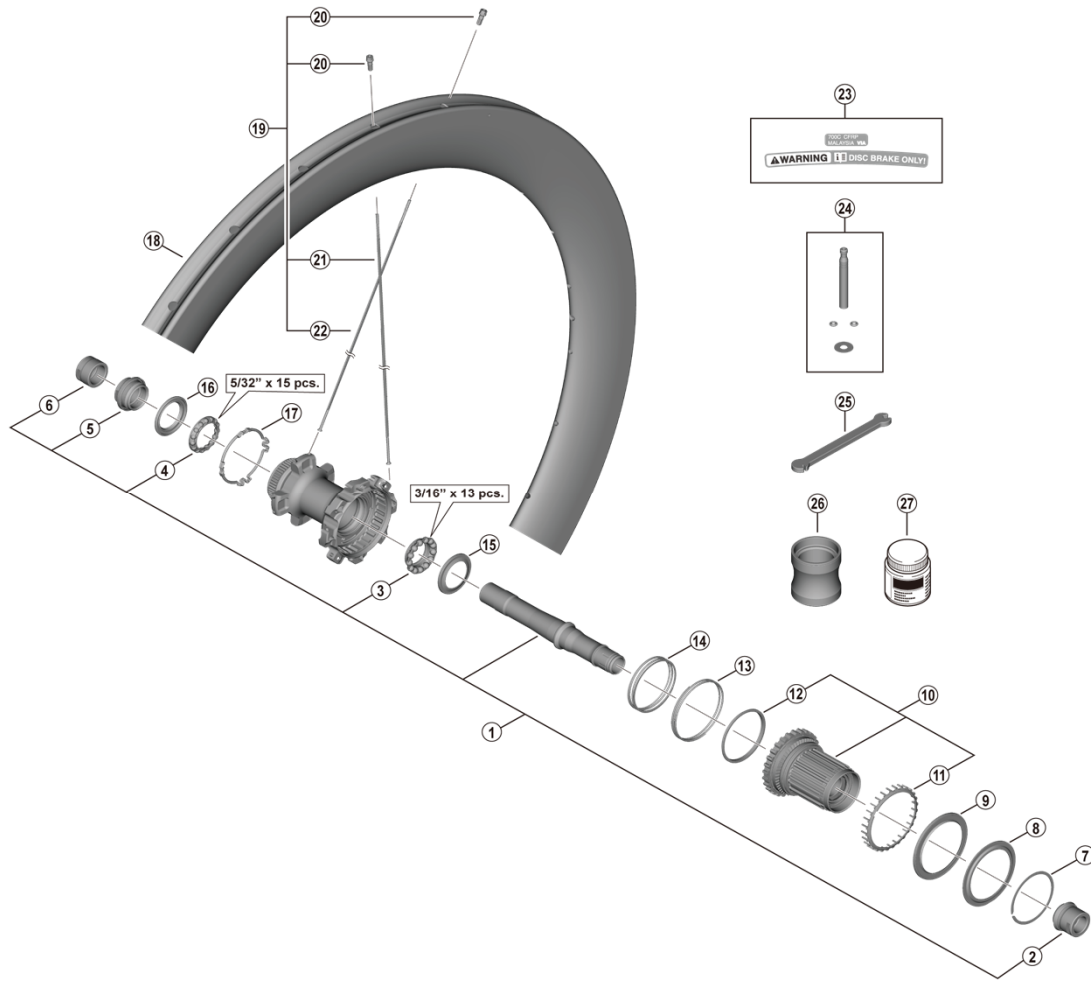

# DURA-ACE Rear Wheel

## WH-R9270-C60-HR-TU-R 12-speed

• Over Lock Nut Dimension: 142 mm

ITEM NO.	SHIMANO CODE NO.	DESCRIPTION
1	Y0ML98010	Complete hub axle
2	Y0ML98020	Right hand cap unit
3	Y3FL98030	Right hand ball retainer (3/16" x 13)
4	Y27X98040	Left hand ball retainer (5/32" x 15)
5	Y0ML98030	Left hand cone with dust cover
6	Y0ML10000	Left hand nut
7	Y3FM28030	Stop ring
8	Y3FM27030	Outer dust cover
9	Y3FM26030	Outer seal ring
10	Y0ML98040	Complete freewheel body
11	Y3FM14000	Spacer
12	Y3FM11000	Slider
13	Y3FM10000	Spring
14	Y0ML07000	Coil spring
15	Y3FM25000	Inner cover
16	Y0ML09000	Left hand seal ring
17	Y0AZ09000	Left hand spoke cover
18	-	Rim {24H}
19	-	Spoke unit {spoke (261 mm x 16 pcs. / 245 mm x 8 pcs.) / nipple (24 pcs.)}
20	Y0MKN1000	Small nipple 14G
21	Y0MES1000	Right hand spoke (261 mm)
22	Y0MES1100	Left hand spoke (245 mm)
23	Y0MK98040	Rim sticker unit
24	Y0AK98020	Valve extension unit
25	Y0MK14000	TL-WHR92 Nipple wrench 3.4
26	Y1Y100020	TL-FH17 Seal ring presser
27	Y38Z98000	Seal grease for freehub (50 g)